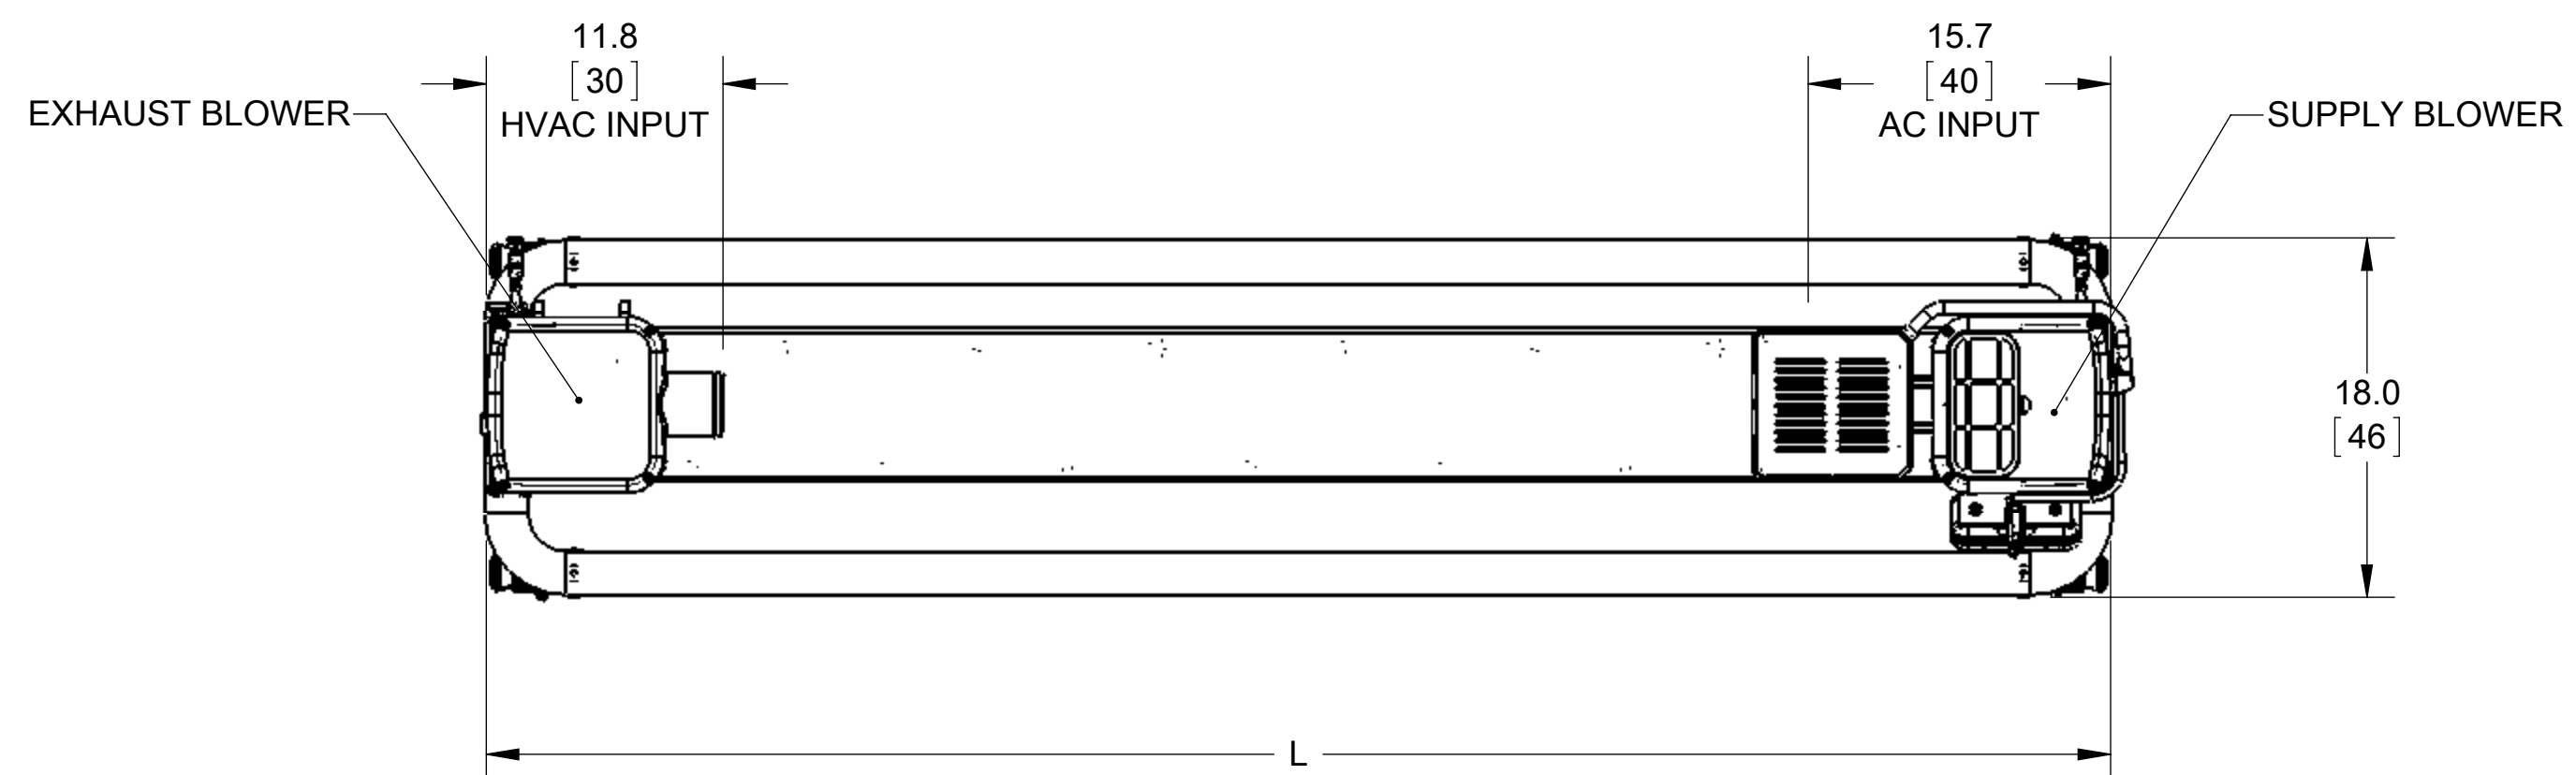

8

7

6

5

4

3

1

THIS DOCUMENT CONTAINS PROPRIETARY INFORMATION WHICH MAY NOT BE DISCLOSED TO OTHERS, REPRODUCED OR USED WITHOUT AUTHORITY FROM INNOVIVE.

D

D

C

C

B

B

A

A