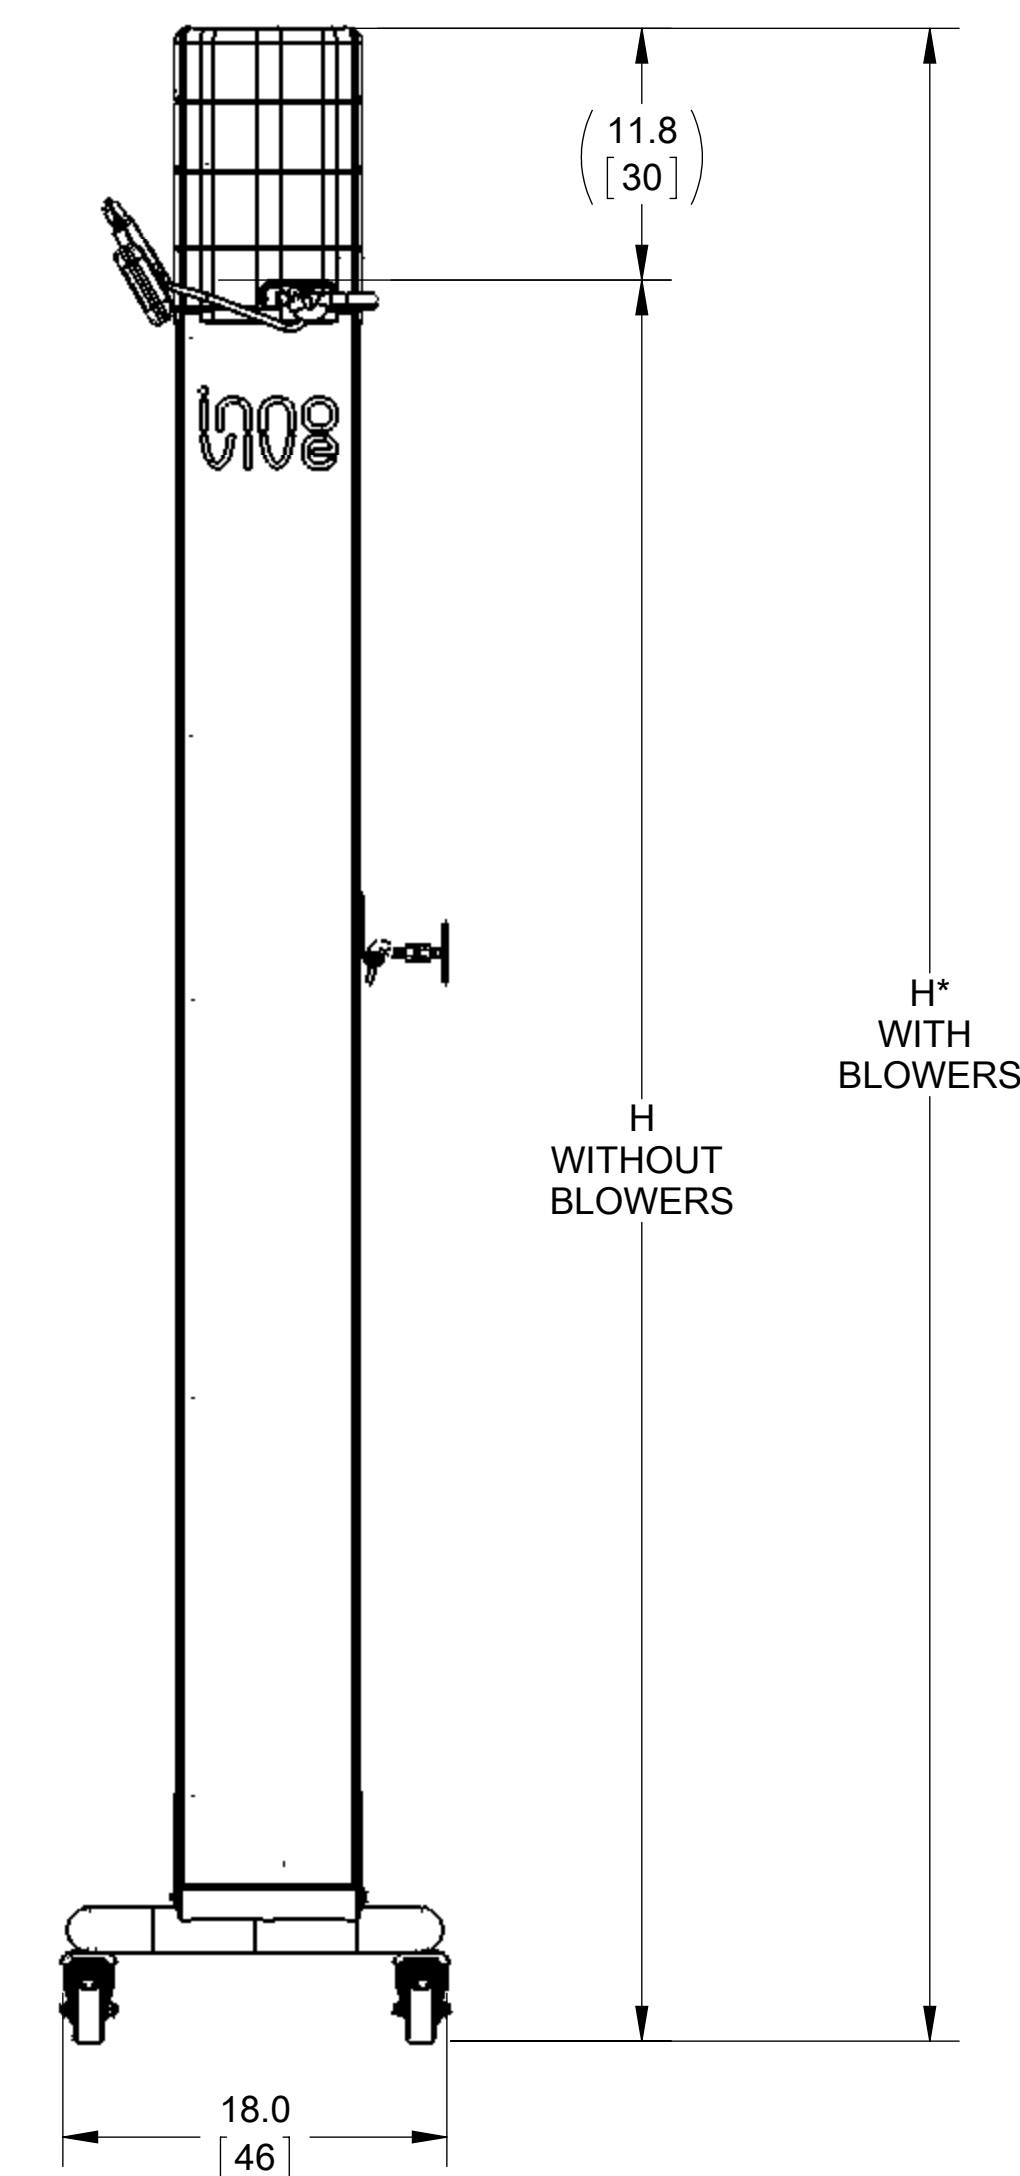

Innovive	SIZE	CAGE CODE	DWG NO.
DRAWN	D	-	
CAD FILE	SCALE	1:12	SHEET 1 OF 2

8

7

6

5

4

3

2

THIS DOCUMENT CONTAINS PROPRIETARY INFORMATION WHICH MAY NOT BE DISCLOSED TO OTHERS, REPRODUCED OR USED WITHOUT AUTHORITY FROM INNOVIVE.

PRODUCT	SINGLE-SIDED INNORACK IVC MOUSE
ELECTRICAL INPUT SPECIFICATIONS	100-240 VAC, 12-6 A, 47Hz-63Hz
PLUG TYPE	NEMA 5-15 PLUG AND IEC 320 CONNECTOR
LENGTH OF CORD	118 IN. [300 CM]