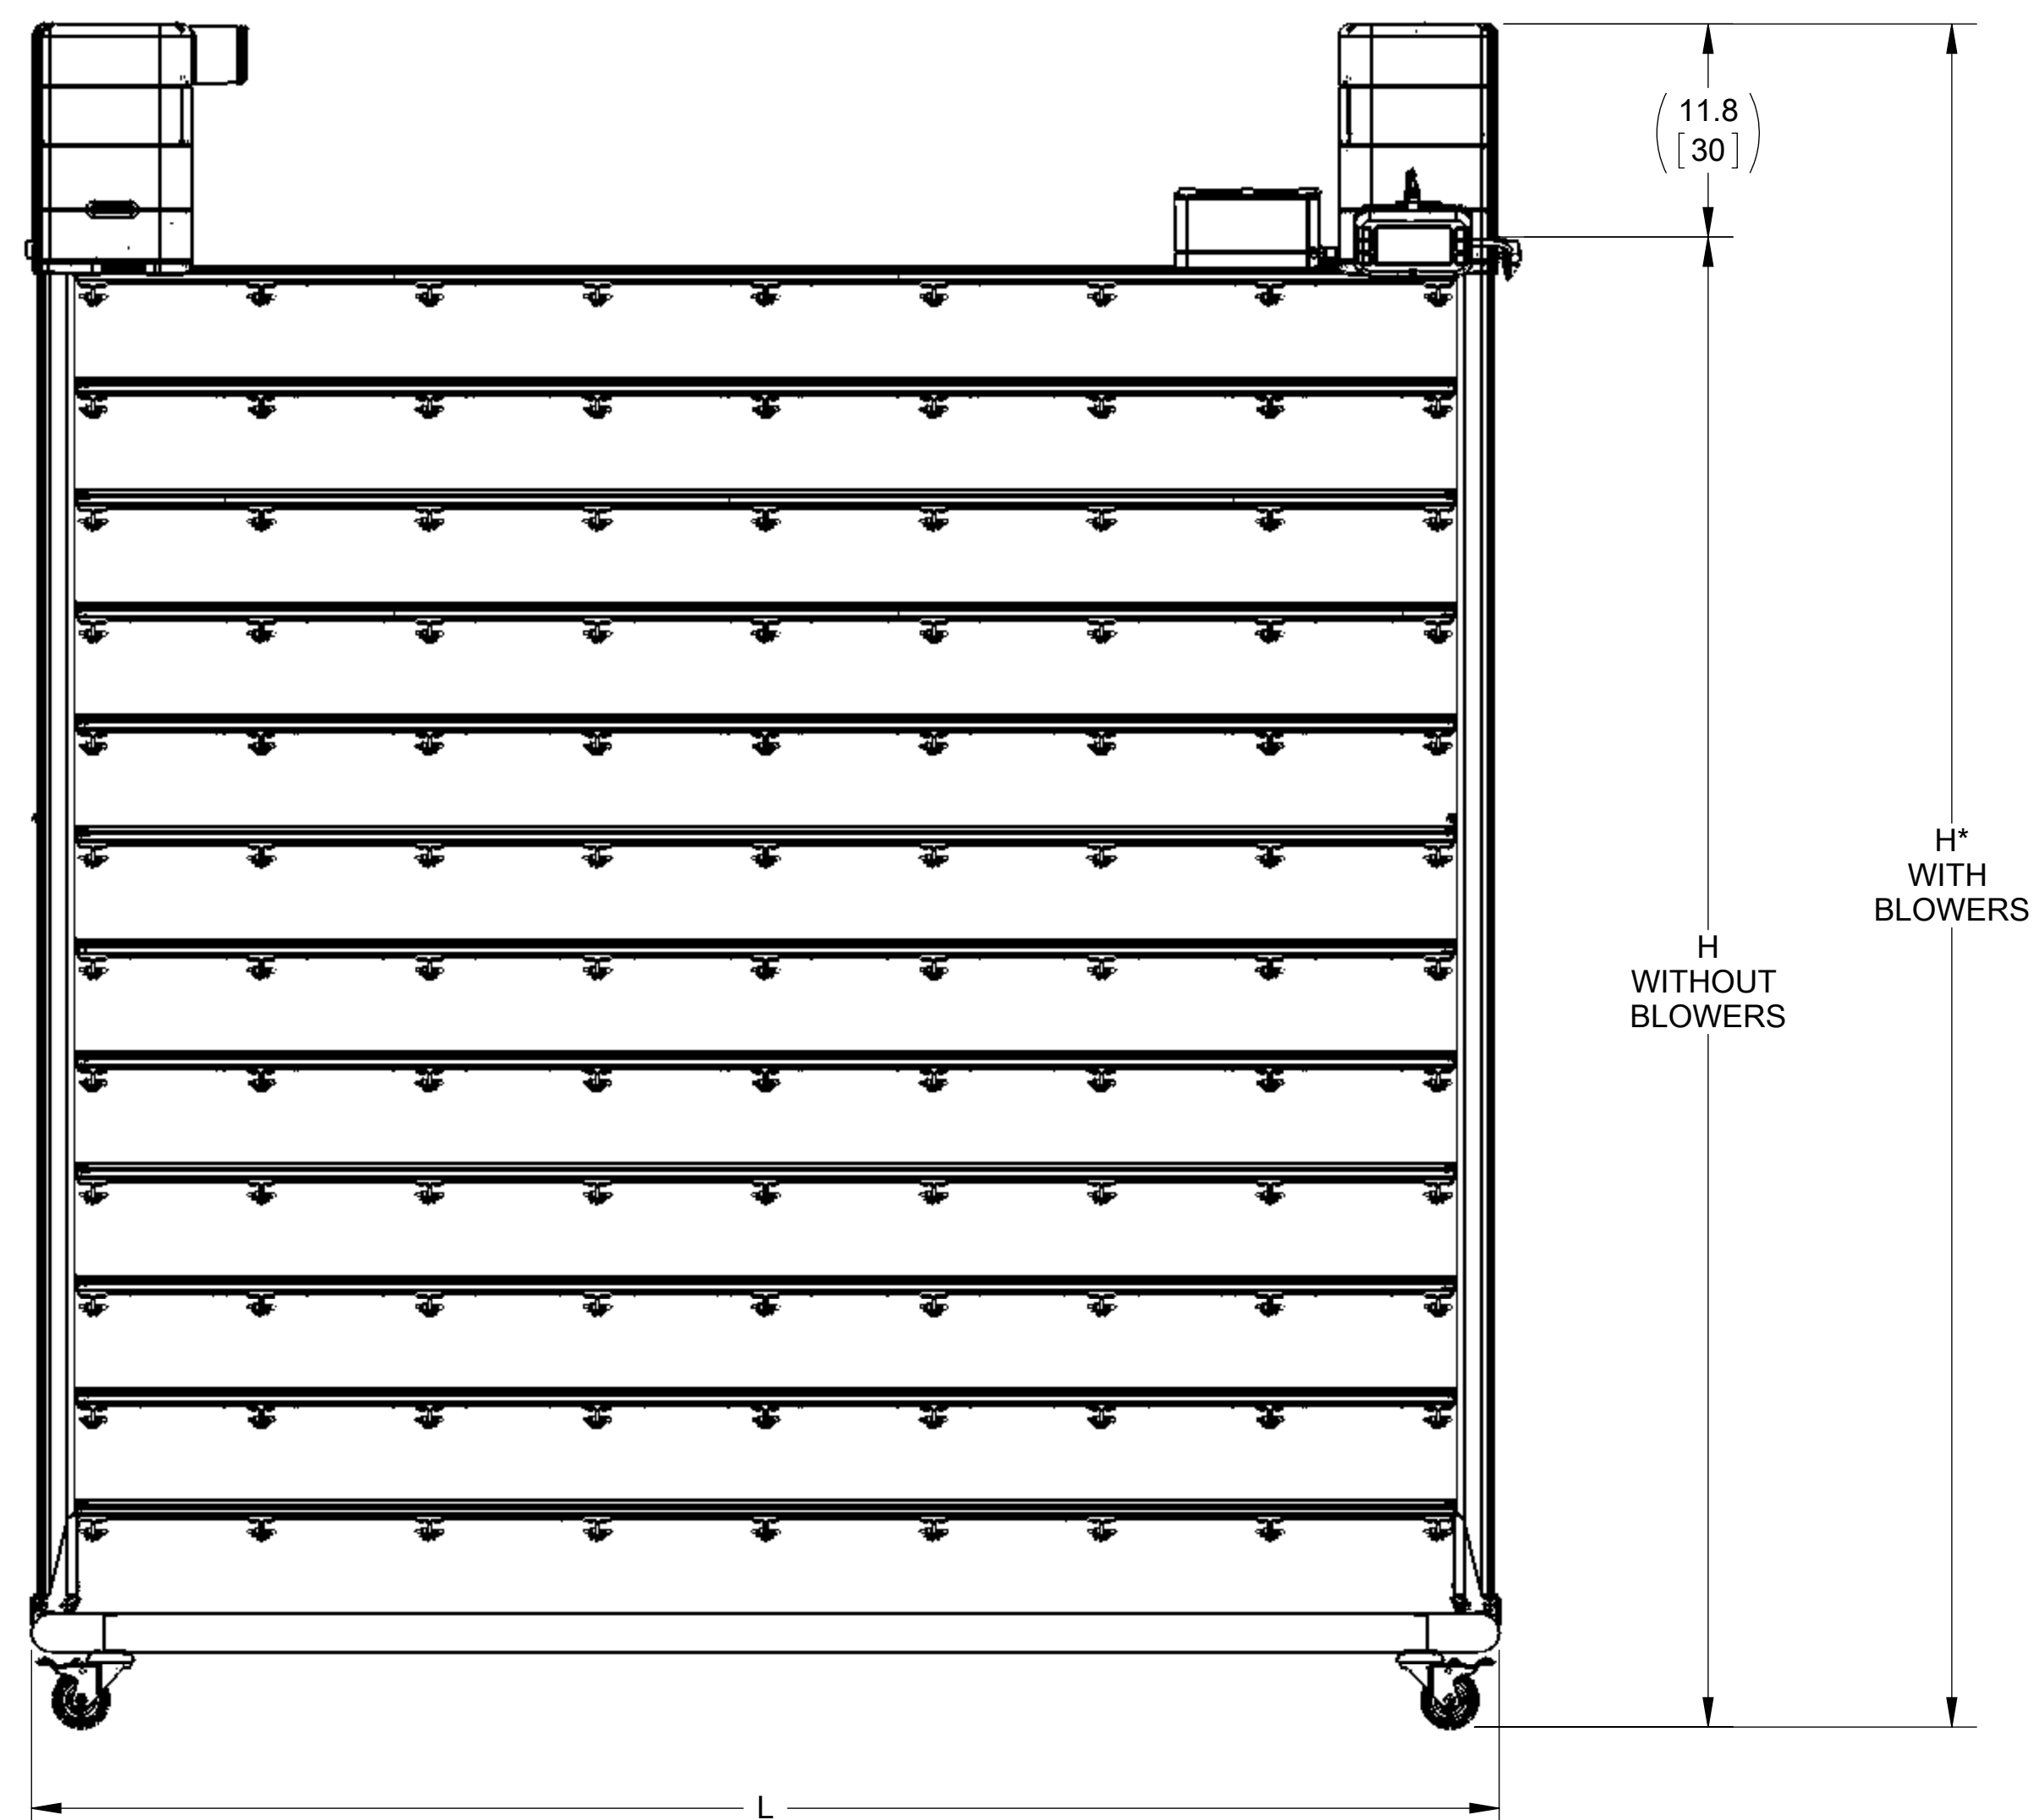

Innovive	SIZE	CAGE CODE	DWG NO.
DRAWN	D	-	
CAD FILE	SCALE	1:12	SHEET 1 OF 2

8

7

6

5

4

3

2

1